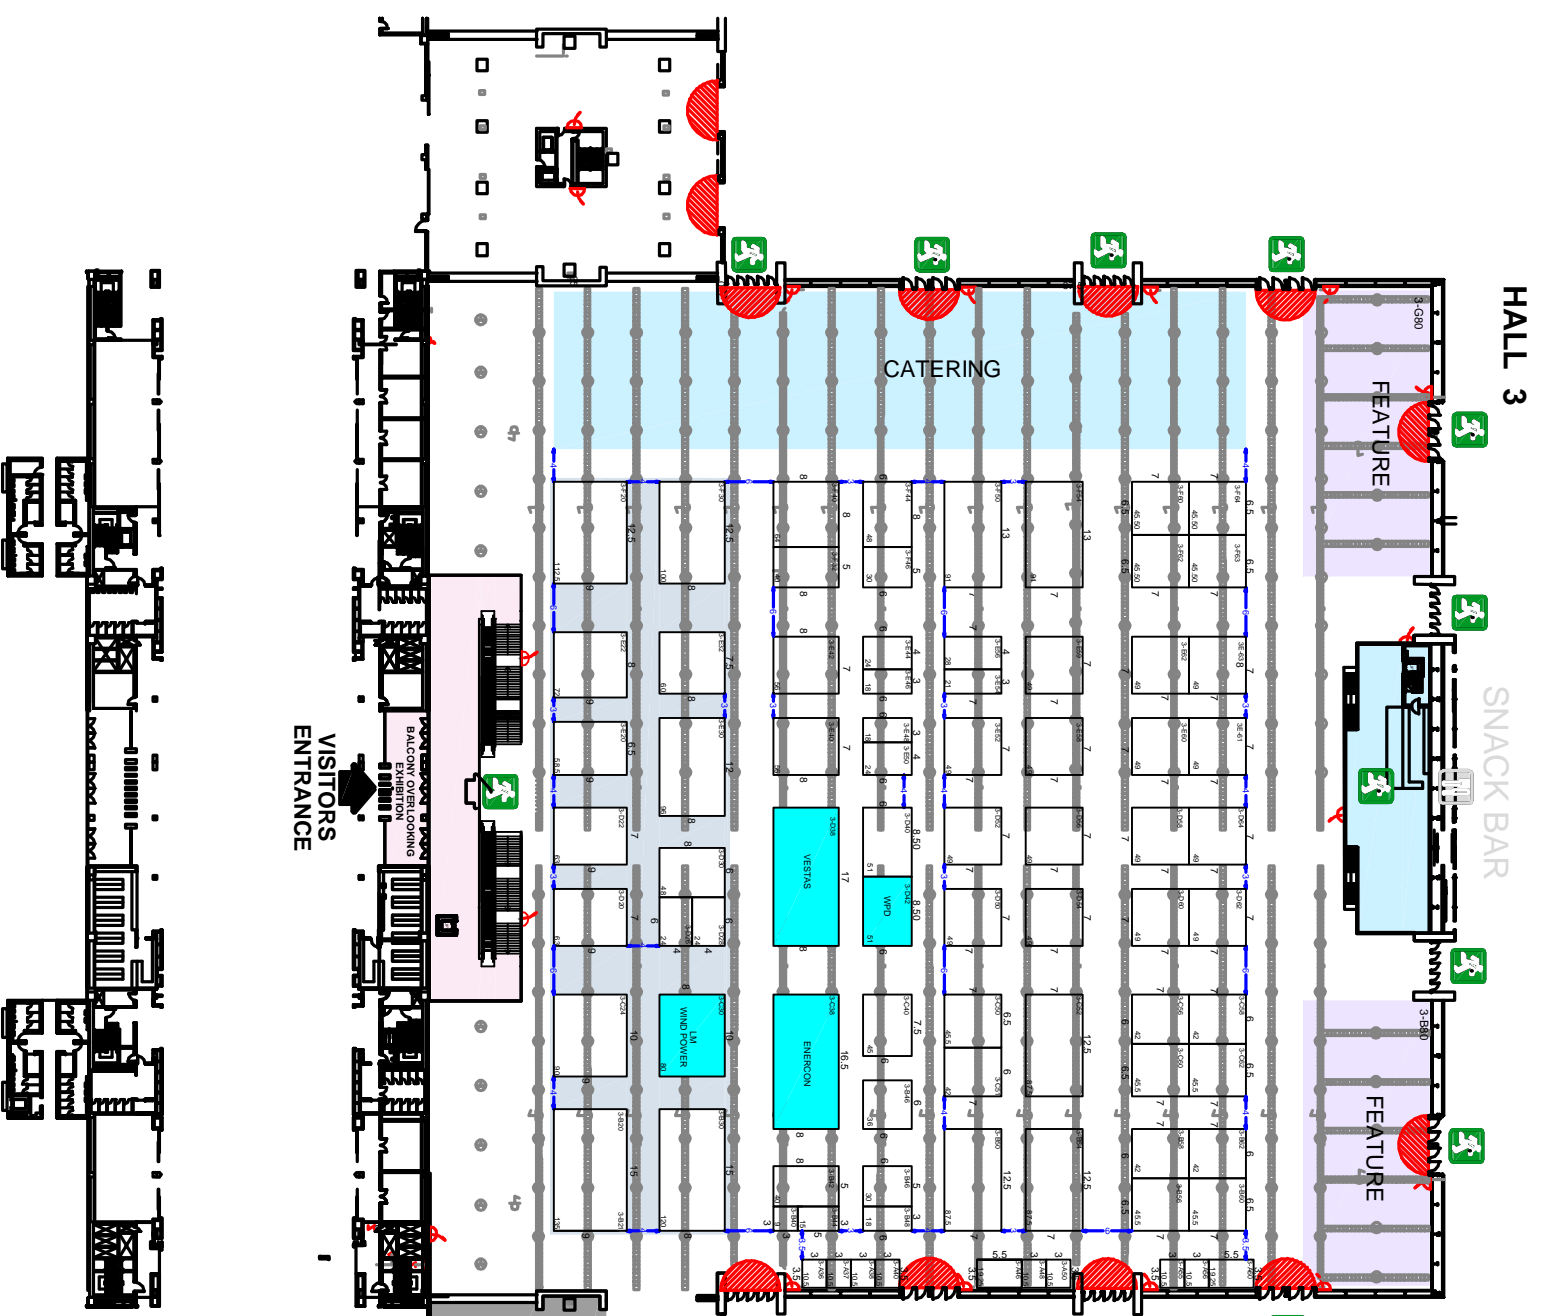

# WindEurope Annual Event, Bilbao 2022

MAX BUILD-UP HEIGHT 4  
 SERVICE AREA-CATERING  
 FEATURE

Height Restriction 6 meter  
 The rest height 18 meter  
 Overload: 1.000 Kg/m<sup>2</sup> Height 5m  
 Fire Hydrants  
 Air Conditioning  
 Overload in ducting and conduit: 4.000 Kg/m<sup>2</sup>