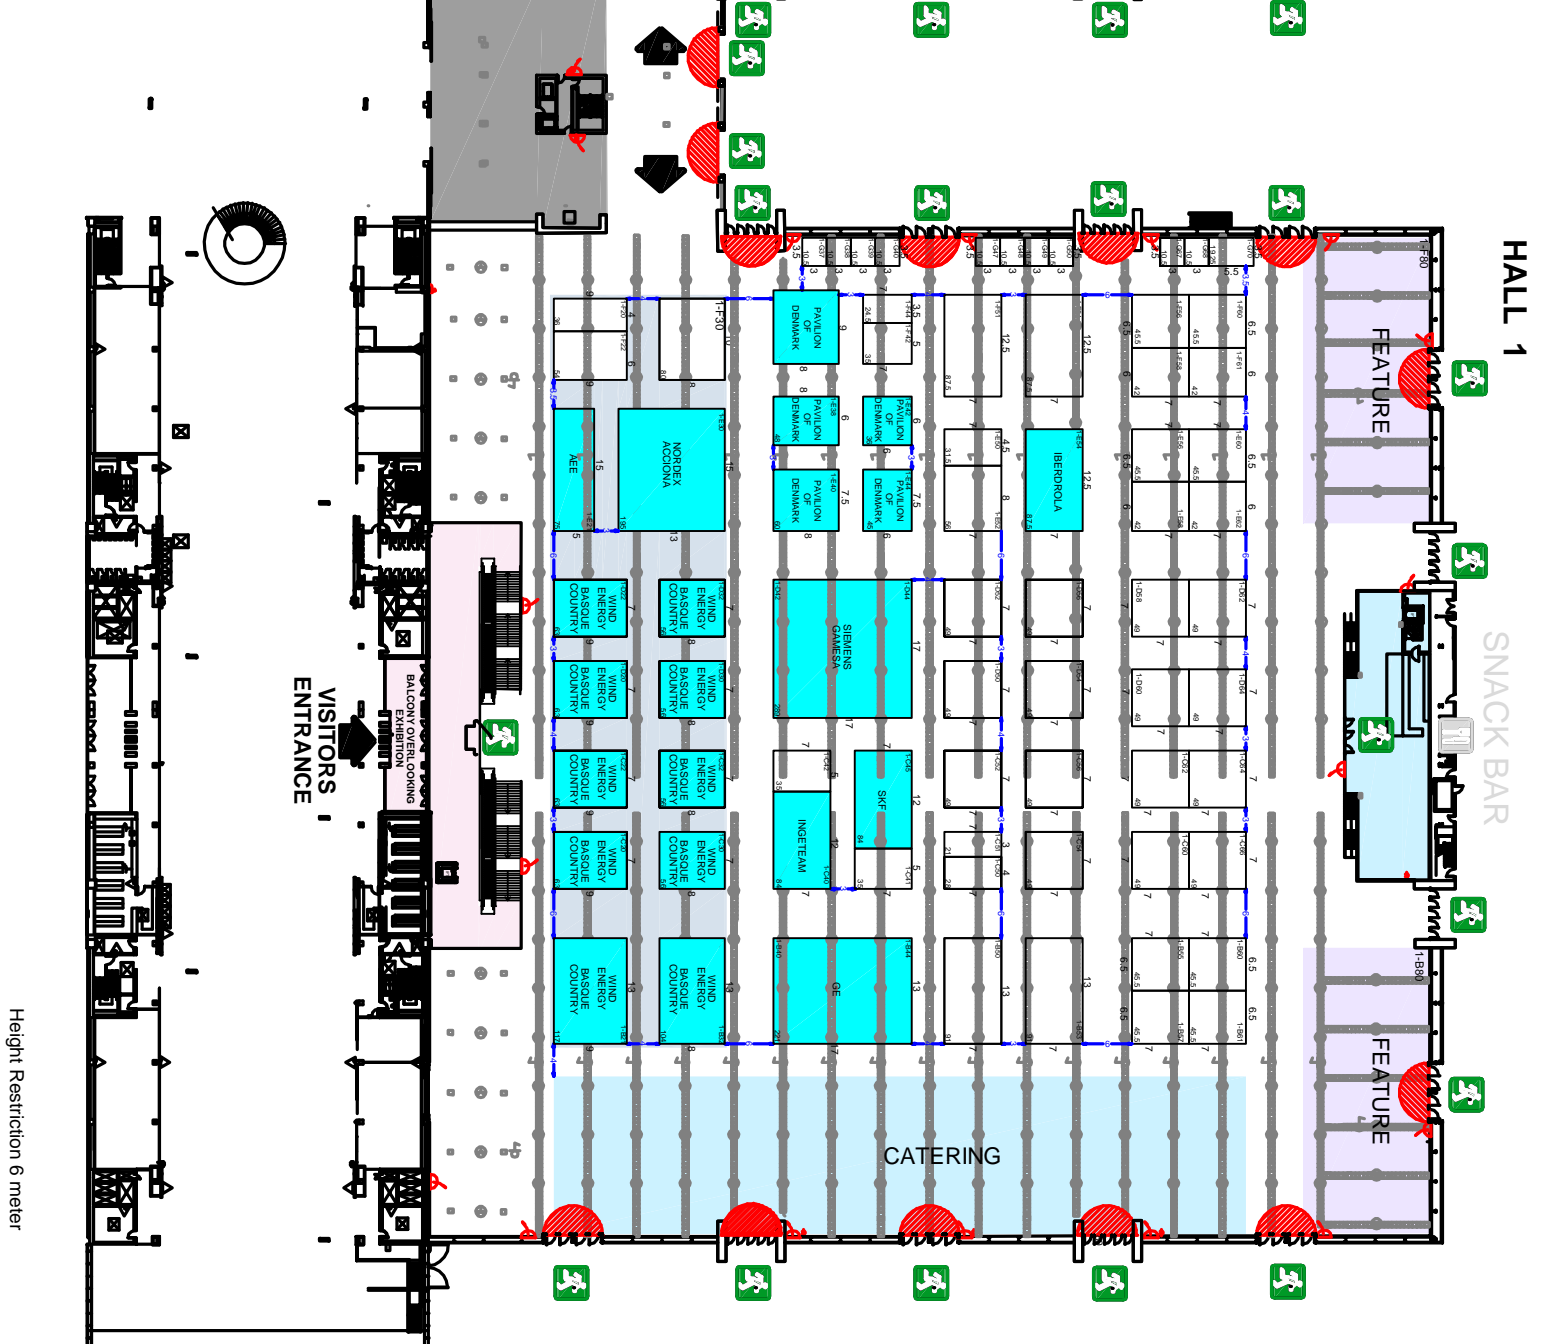

# WindEurope Annual Event, Bilbao 2022

MAX BUILD-UP HEIGHT 4  
 SERVICE AREA-CATERING  
 FEATURE

Height Restriction 6 meter  
 The rest height 18 meter  
 Overload: 1.000 Kg/m<sup>2</sup> Height 5m  
 Fire Hydrants  
 Air Conditioning  
 Overload in ducting and conduit: 4.000 Kg/m<sup>2</sup>