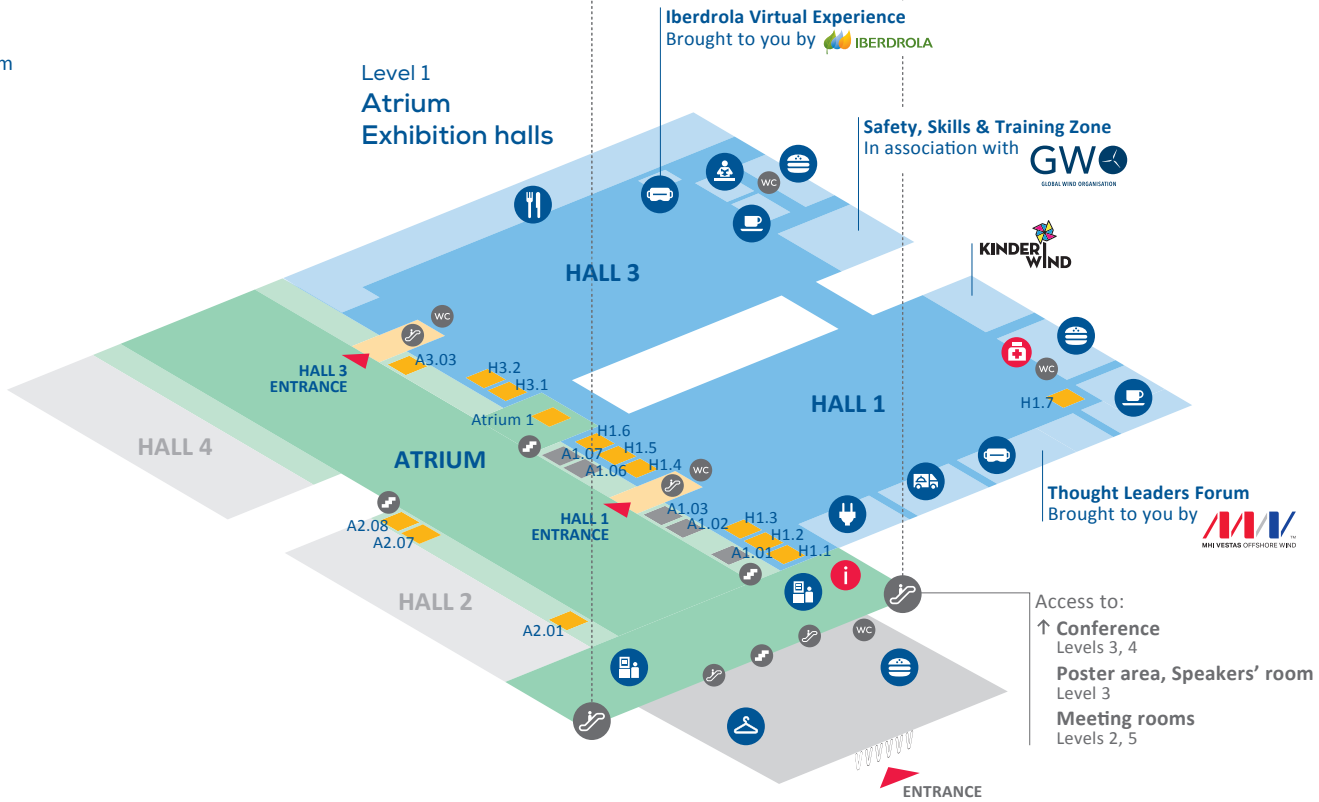

-  Coffee area
-  Cloakroom
-  Conference
-  Escalators
-  First aid
-  Food trucks (€)
-  Information
-  Lifts
-  Lunch area
-  Media lounge
-  Meeting rooms
-  Poster area
-  Power lounge
-  Registration
-  Snack bar (€)
-  Speakers' room
-  Stairs
-  Toilets
-  Virtual Reality

Access to:
 ↓ Atrium
 Level 1
Exhibition halls
 Access via Atrium

Access to:
 ↑ Conference
 Levels 3, 4
Poster area, Speakers' room
 Level 3
Meeting rooms
 Levels 2, 5